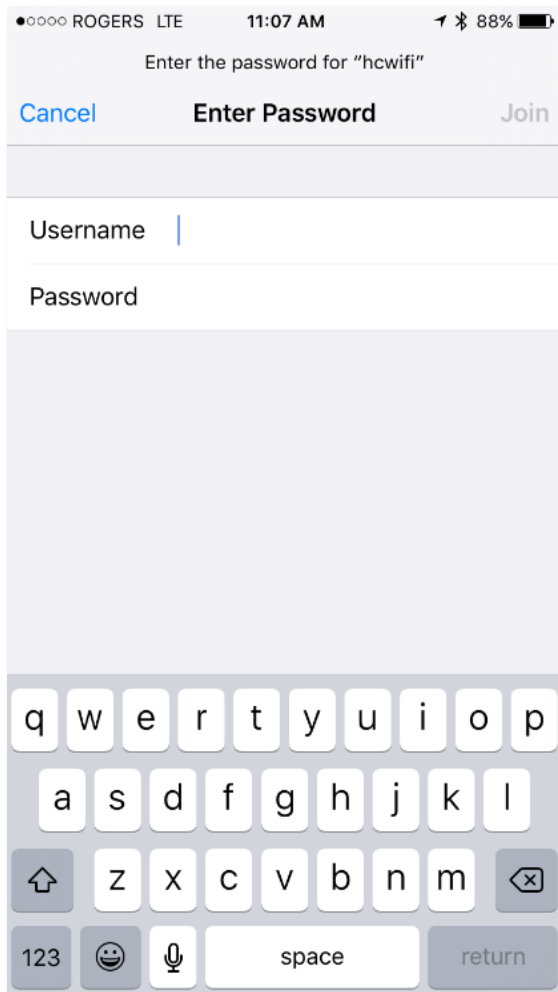

## Connecting to hcwifi with iOS (iPhone or iPad)

1. Open your **Settings** app

2. Select **Wi-Fi**
3. Select the **hcwifi** wireless network

4. Enter your **Holland College** username and password, tap **Join**

5. When prompted to accept a certificate, tap **Trust**